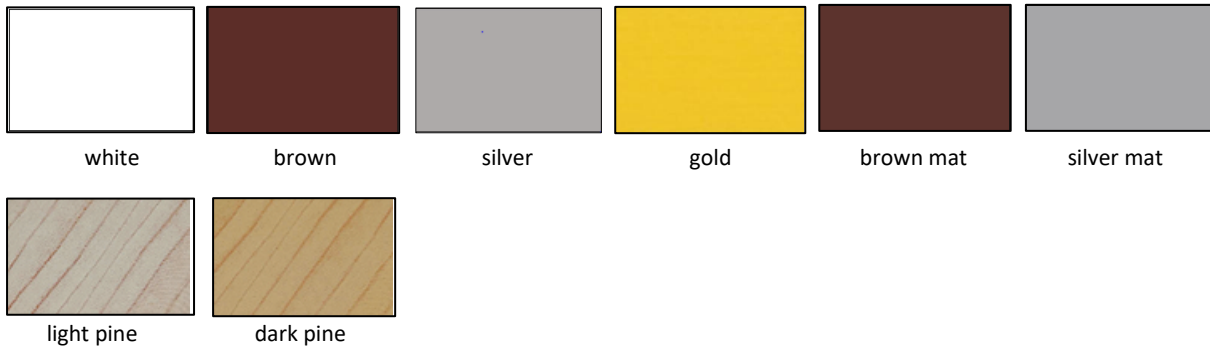

**BAMAR-25 SYSTEM**

**CATEGORY:** system for roof windows

**BAMAR-25** system (Dekolux roller blind) is universal product for roof windows (Velux, Fakro, Roto, Okpol type) equipped with spring mechanism, aluminium covering slat and aluminium side guides (wide or narrow). There is possibility to block the fabric at any height using brakes system.

**Bamar-25** system is fastened to casement using screws.

**COLOUR**

NAME	COLOUR	FEEDSTOCK	TUBE DIAMETER Ø (MM)	MAX. WIDTH (M)	FABRIC	MAX. HEIGHT (M) — depends on height of the fabric	INSTALLATION	MECHANISM
BAMAR 25	WHITE, BROWN, SILVER, GOLD, BROWN MAT, SILVER MAT, LIGHT PINE, DARK PINE	ALUMINIUM	25	1,20	PLAIN (ED)	1,40	SCREW	SPRING
			26.3		BLACK OUT (MGR)			