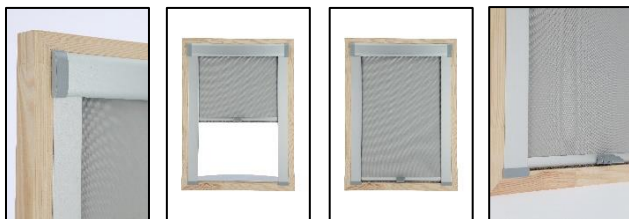

**BAMAR-26 SYSTEM**

**CATEGORY:** system for roof windows

**BAMAR-26** system is universal product for roof windows (Velux, Okpol type) equipped with spring mechanism, aluminium covering slat and wide aluminium side guides (90° cutting). There is possibility to block the fabric at any height using brakes system.

**Bamar-26** system is fastened to casement using screws.

**COLOUR**

white

silver

light pine

NAME	COLOUR	FEEDSTOCK	TUBE DIAMETER Ø (MM)	MAX. WIDTH (M)	FABRIC	MAX. HEIGHT (M) — depends on height of the fabric	INSTALLATION	MECHANISM
BAMAR 26	WHITE, SILVER, LIGHT PINE	ALUMINIUM	25 26.3	1,20	PLAIN (ED) BLACK OUT (MGR)	1,40	SCREW	SPRING