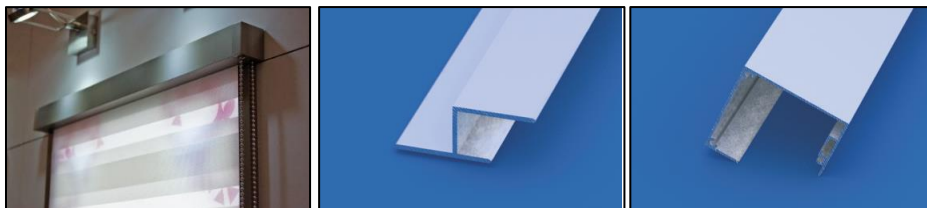

### BAMAR-5 BIS SYSTEM

**CATEGORY:** cassette roller blind

System **BAMAR-5 BIS** this is roller blind equipped with aluminium square-shape profile cassette, aluminium side guides and chain mechanism or motor. System **BAMAR-5 BIS** is available in white and silver colours. Side guides completely cover gaps on window casement, stopping sunlight.

**BAMAR-5 BIS** system is designed to be mounted on the window glass using foam tapes.

#### COLOUR

white

silver

SYSTEM	COLOUR	FEEDSTOCK	CASSETTE SIZES (WIDTHXHEIG HT CM)	CASSETTE SHAPE	TUBE DIAMETER Ø (MM)	MAX. WIDTH (M)	FABRIC	MAX. HEIGHT (M) – depends on weight of the fabric	INSTALLATION	MECHANISM
BAMAR 5 BIS	WHITE, SILVER	ALUMINIUM	4,4 X 5,5	SQUARE	18	1,20	PLAIN (ED)	2,10	TAPE	CHAIN
					19	1,50	BLACK OUT (MGR)	1,85		
					20	1,20	D&N	1,10-2,50		MOTOR