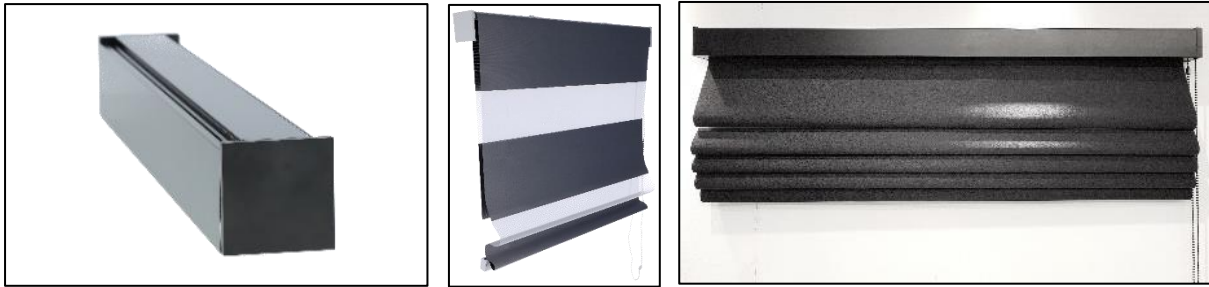

BAMAR-50 SYSTEM

CATEGORY: cassette roller blind

BAMAR-50 this is exclusive system recommended for big-sized windows using a wide range of fabrics. **B-50 system** is equipped with chain mechanism and two-piece aluminium cassette (it is possible to use back part separately as a mounting slat or back part and front part together to make square shape cassette). **Bamar-50** system can be assembled to the wall, ceiling and window cavity (clips).

COLOUR

white

black

silver

antracite

SYSTEM	COLOUR	FEEDSTOCK	CASSETTE SIZES (WIDTH X HEIGHT CM)	CASSETTE SHAPE	TUBE DIAMETER Ø (MM)	MAX. WIDTH (M)	FABRIC	MAX. HEIGHT (M) – depends on the weight of the fabric	INSTALLATION	MECHANISM
BAMAR 50	WHITE, BLACK, SILVER, ANTHRACITE	ALUMINIUM	6,4 X 5,5	SQUARE	25	2,10	PLAIN (ED)	2,50	CLIP	CHAIN
					28	2,50	BLACK OUT (MGR)			
					38	3,00	D&N / ROMAN DAY&NIGHT			

ASSEMBLY DESTINATION: window niche, wall, ceiling

COMPONENTS FOR B-50 SYSTEM: