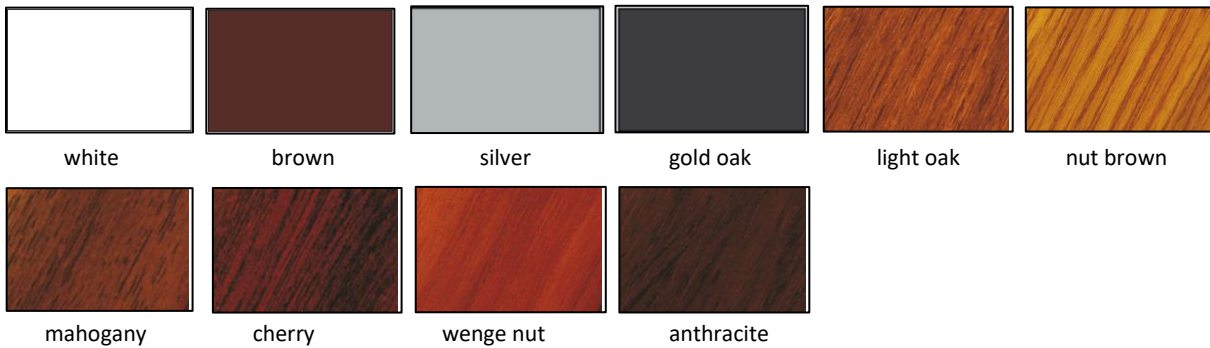

BAMAR-39 SYSTEM

CATEGORY: cassette roller blind for wide range of textile

BAMAR-39 system this is roller blind equipped with chain mechanism, enlarged rounded-shape profile PVC cassette and PVC side guides. Available colours of **BAMAR-39** system: white, brown, silver, cherry, anthracite and wood effect. It is possible to use folding side guides.

BAMAR-39 system can be assembled to the casement (for all types of window belt) using foam tape or clips.

COLOUR

SYSTEM	COLOUR	FEEDSTOCK	CASSETTE SIZES (WIDTH X HEIGHT CM)	CASSETTE SHAPE	TUBE DIAMETER Ø (MM)	MAX. WIDTH (M)	FABRIC	MAX. HEIGHT (M) – depends on weight of the fabric	INSTALLATION	MECHANISM
BAMAR 39	WHITE, BROWN, SILVER, GOLD OAK, LIGHT OAK, NUT BROWN, MAHOGANY, CHERRY, WENGE NUT, ANTHRACITE	PVC	5,2 X 6,6	ROUND	18	1,20	PLAIN (ED)	3,00	TAPE, CLIP	CHAIN MOTOR
					19	1,50	BLACK OUT (MGR)	2,75		
					20	1,20	D&N . ROMAN DAY&NIGHT	2,00-2,50		