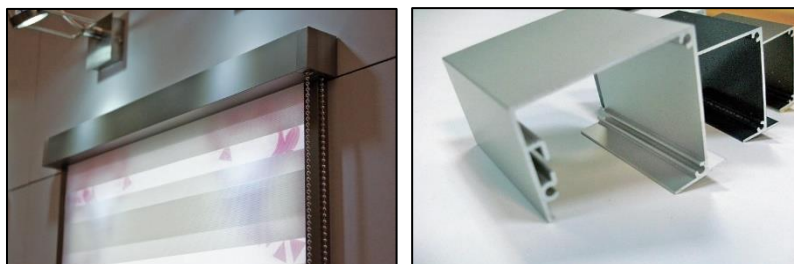

### BAMAR-5 SYSTEM

**CATEGORY:** cassette roller blind

System **BAMAR-5** this is roller blind equipped with aluminium square-shape profile cassette, aluminium side guides and chain mechanism or motor. System **BAMAR-5** is available in various exclusive colours. Side guides completely cover gaps on window casement, stopping sunlight.

**BAMAR-5** system is designed to be mounted on the casement.

#### COLOUR

SYSTEM	COLOUR	FEEDSTOCK	CASSETTE SIZES (WIDTH X HEIGHT CM)	CASSETTE SHAPE	TUBE DIAMETER Ø (MM)	MAX. WIDTH (M)	FABRIC	MAX. HEIGHT (M) – depends on weight of the fabric	INSTALLATION	MECHANISM
BAMAR 5	WHITE, ANTHRACITE, ANODIC MAT, GOLD ANODIC, SATIN, PATIN, BLACK ANODIC	ALUMINIUM	4,4 X 5,5	SQUARE	18	1,20	PLAIN (ED)	2,10	TAPE, WALL CLIP	CHAIN
					19	1,50	BLACK OUT (MGR)	1,85		MOTOR
					20	1,20	D&N / ROMAN DAY&NIGHT	1,10-2,50		