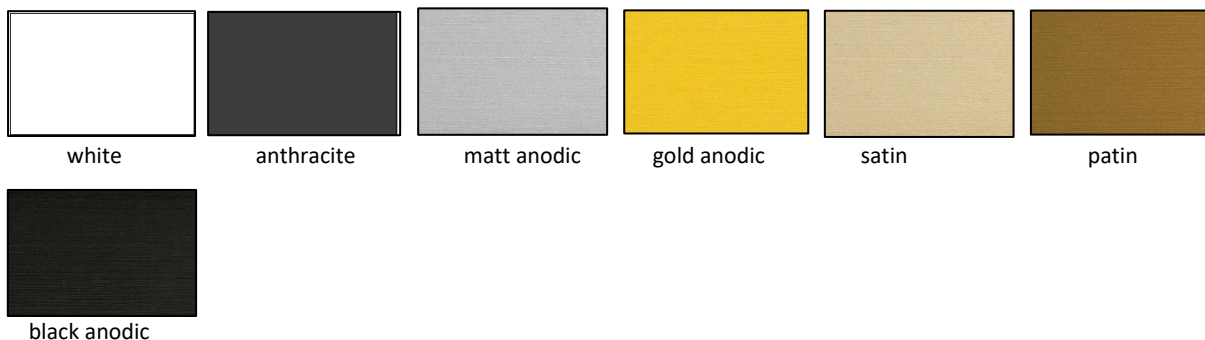

### BAMAR-5 SYSTEM

**CATEGORY:** cassette roller blind

System **BAMAR-5** this is roller blind equipped with aluminium square-shape profile cassette, aluminium side guides and chain mechanism or motor. System **BAMAR-5** is available in various exclusive colours. Side guides completely cover gaps on window casement, stopping sunlight.

#### COLOUR

SYSTEM	COLOUR	FEEDSTOCK	CASSETTE SIZES (WIDTH X HEIGHT CM)	CASSETTE SHAPE	TUBE DIAMETER Ø (MM)	MAX. WIDTH (M)	FABRIC	MAX. HEIGHT (M) – depends on weight of the fabric	INSTALLATION	MECHANISM
BAMAR 5	WHITE, ANTHRACITE, ANODIC MAT, GOLD ANODIC, SATIN, PATIN, BLACK ANODIC	ALUMINIUM	4,4 X 5,5	SQUARE	18	1,20	PLAIN (ED)	2,10	TAPE, WALL CLIP	CHAIN
					19	1,50	BLACK OUT (MGR)	1,85		MOTOR
					20	1,20	D&N / ROMAN DAY&NIGHT	1,10-2,50		